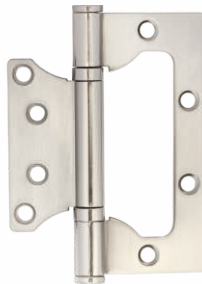

Vettore FLUSH 100x63x2,0 mm
Vettore FLUSH 100x75x2,5mm
Vettore FLUSH 125x75x2,5mm
SN (сатин)